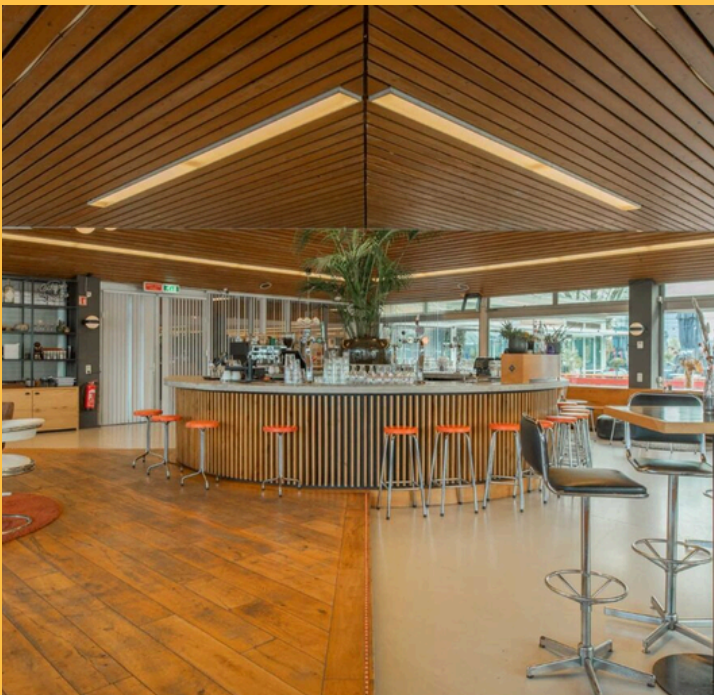

 Private dining

Boardroom

 10 seats

 Meeting table

 47" LED screen

 22 m²

 View on the garden and Overhoeks

 Wifi network

 16 seats

 Garden view

 U shape meeting table

 Wifi network

 65" LED screen

 45 m²

 Usable as wardrobe

IJZAAL IJZAAL IJZAAL

theater style

50 seats

café style

100 seating and standing

reception

150 standing

*Enjoy a panoramic
view over the IJ
waterfront*

IJzaal

Basic sound- and lightset

View on the IJ

Fixed stage

Wifi network

Café style with fixed round bar m^2 196 m²

Theater style up to 85
personen

ZONZIJ ZONZIJ ZONZIJ

theaterstyle