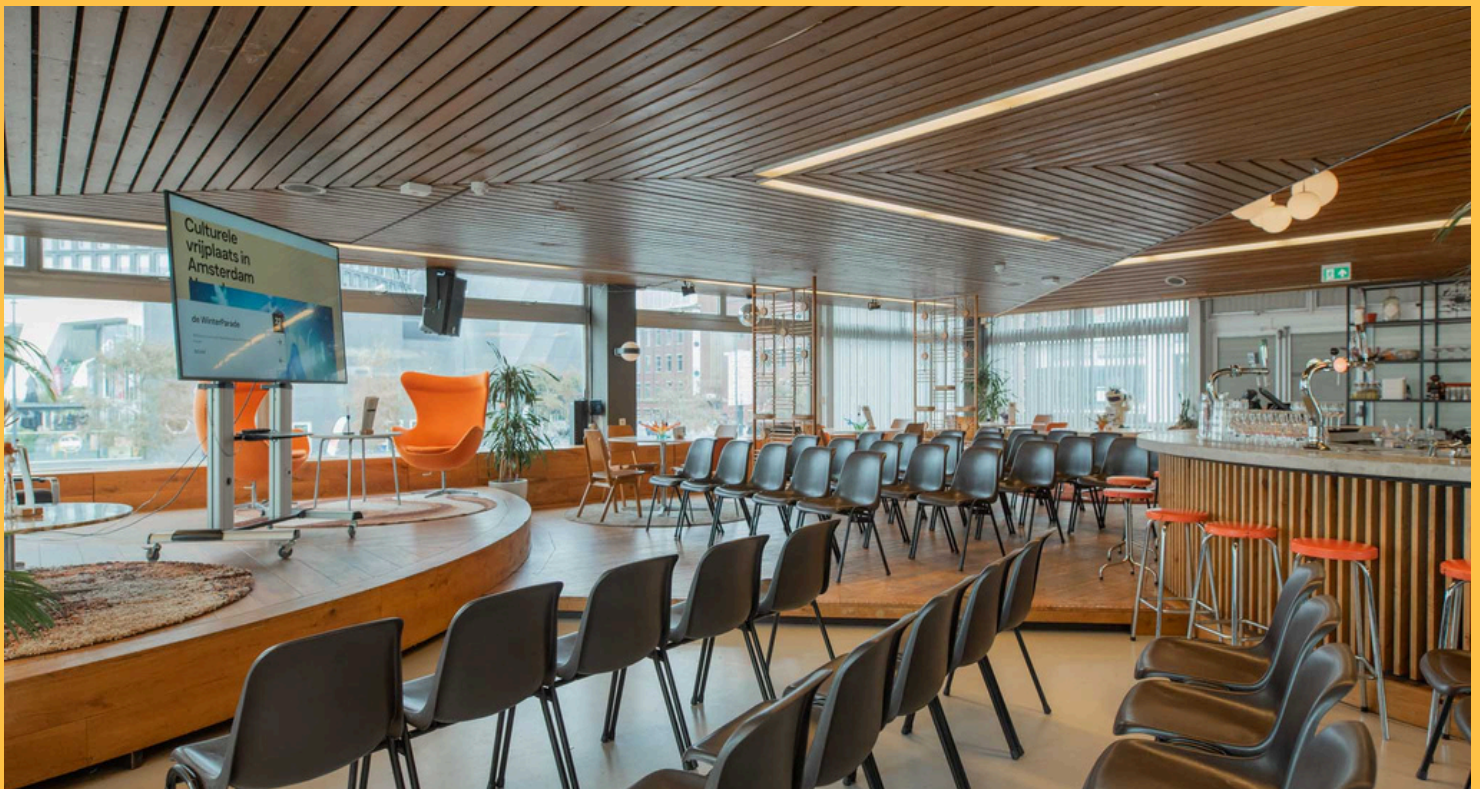

Basic sound- and lightset

View on the IJ

Fixed stage

Wifi network

Café style with fixed round bar m^2 196 m²

Theater style up to 85
personen

ZONZIJ ZONZIJ ZONZIJ

theaterstyle

125 seats

reception

175 standing

concert

250 standing

*With (semi) private
foyer and toilets*

Zonzij

Basic sound- and lightset