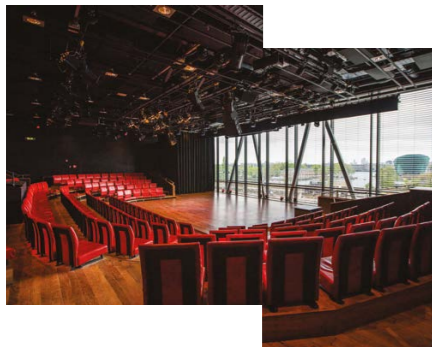

BIMHUIS

[BIMHUIS.NL/VENUE-RENTAL](https://www.bimhuis.nl/venue-rental)

EVENTS

BIMHUIS

BIMHUIS

GENERAL

The world-renowned jazz venue BIMHUIS is an iconic beacon on the banks of the IJ-river, near the bustling city of Amsterdam and within walking distance of Amsterdam Central Station. Car parking is available right underneath the building. The BIMHUIS features a modern and intimate concert hall with 250 seats, various break-out areas and a cafe-restaurant with spectacular views over the IJ-river. All spaces exude the unique BIMHUIS-atmosphere and offer high quality audio visual facilities.

Near the bustling city of Amsterdam and within walking distance of Amsterdam Central Station.

CONCERT HALL

Our concert hall offers 250 seats. The arena setting of the seats around the stage creates an intimate atmosphere, regardless of the number of guests. In addition, the room offers fantastic acoustics and top notch audio visual technology to ensure the best delivery of your presentation,

such as a BENQ HD+ 1920x1200 beamer, a 5.2 x 3.0 meter screen, a Meyer Sound Line Array - sound system and a light installation with moving LED and conventional lighting.

Our technical team will gladly facilitate additional options such as live internet broadcasting.

The alignment of the chairs around the stage, creates an intimate atmosphere in the concert hall.

“ The greatest venue I ever played

Joe Lovano - saxophonist

“ We truly thank you for your amazing hospitality during the party!