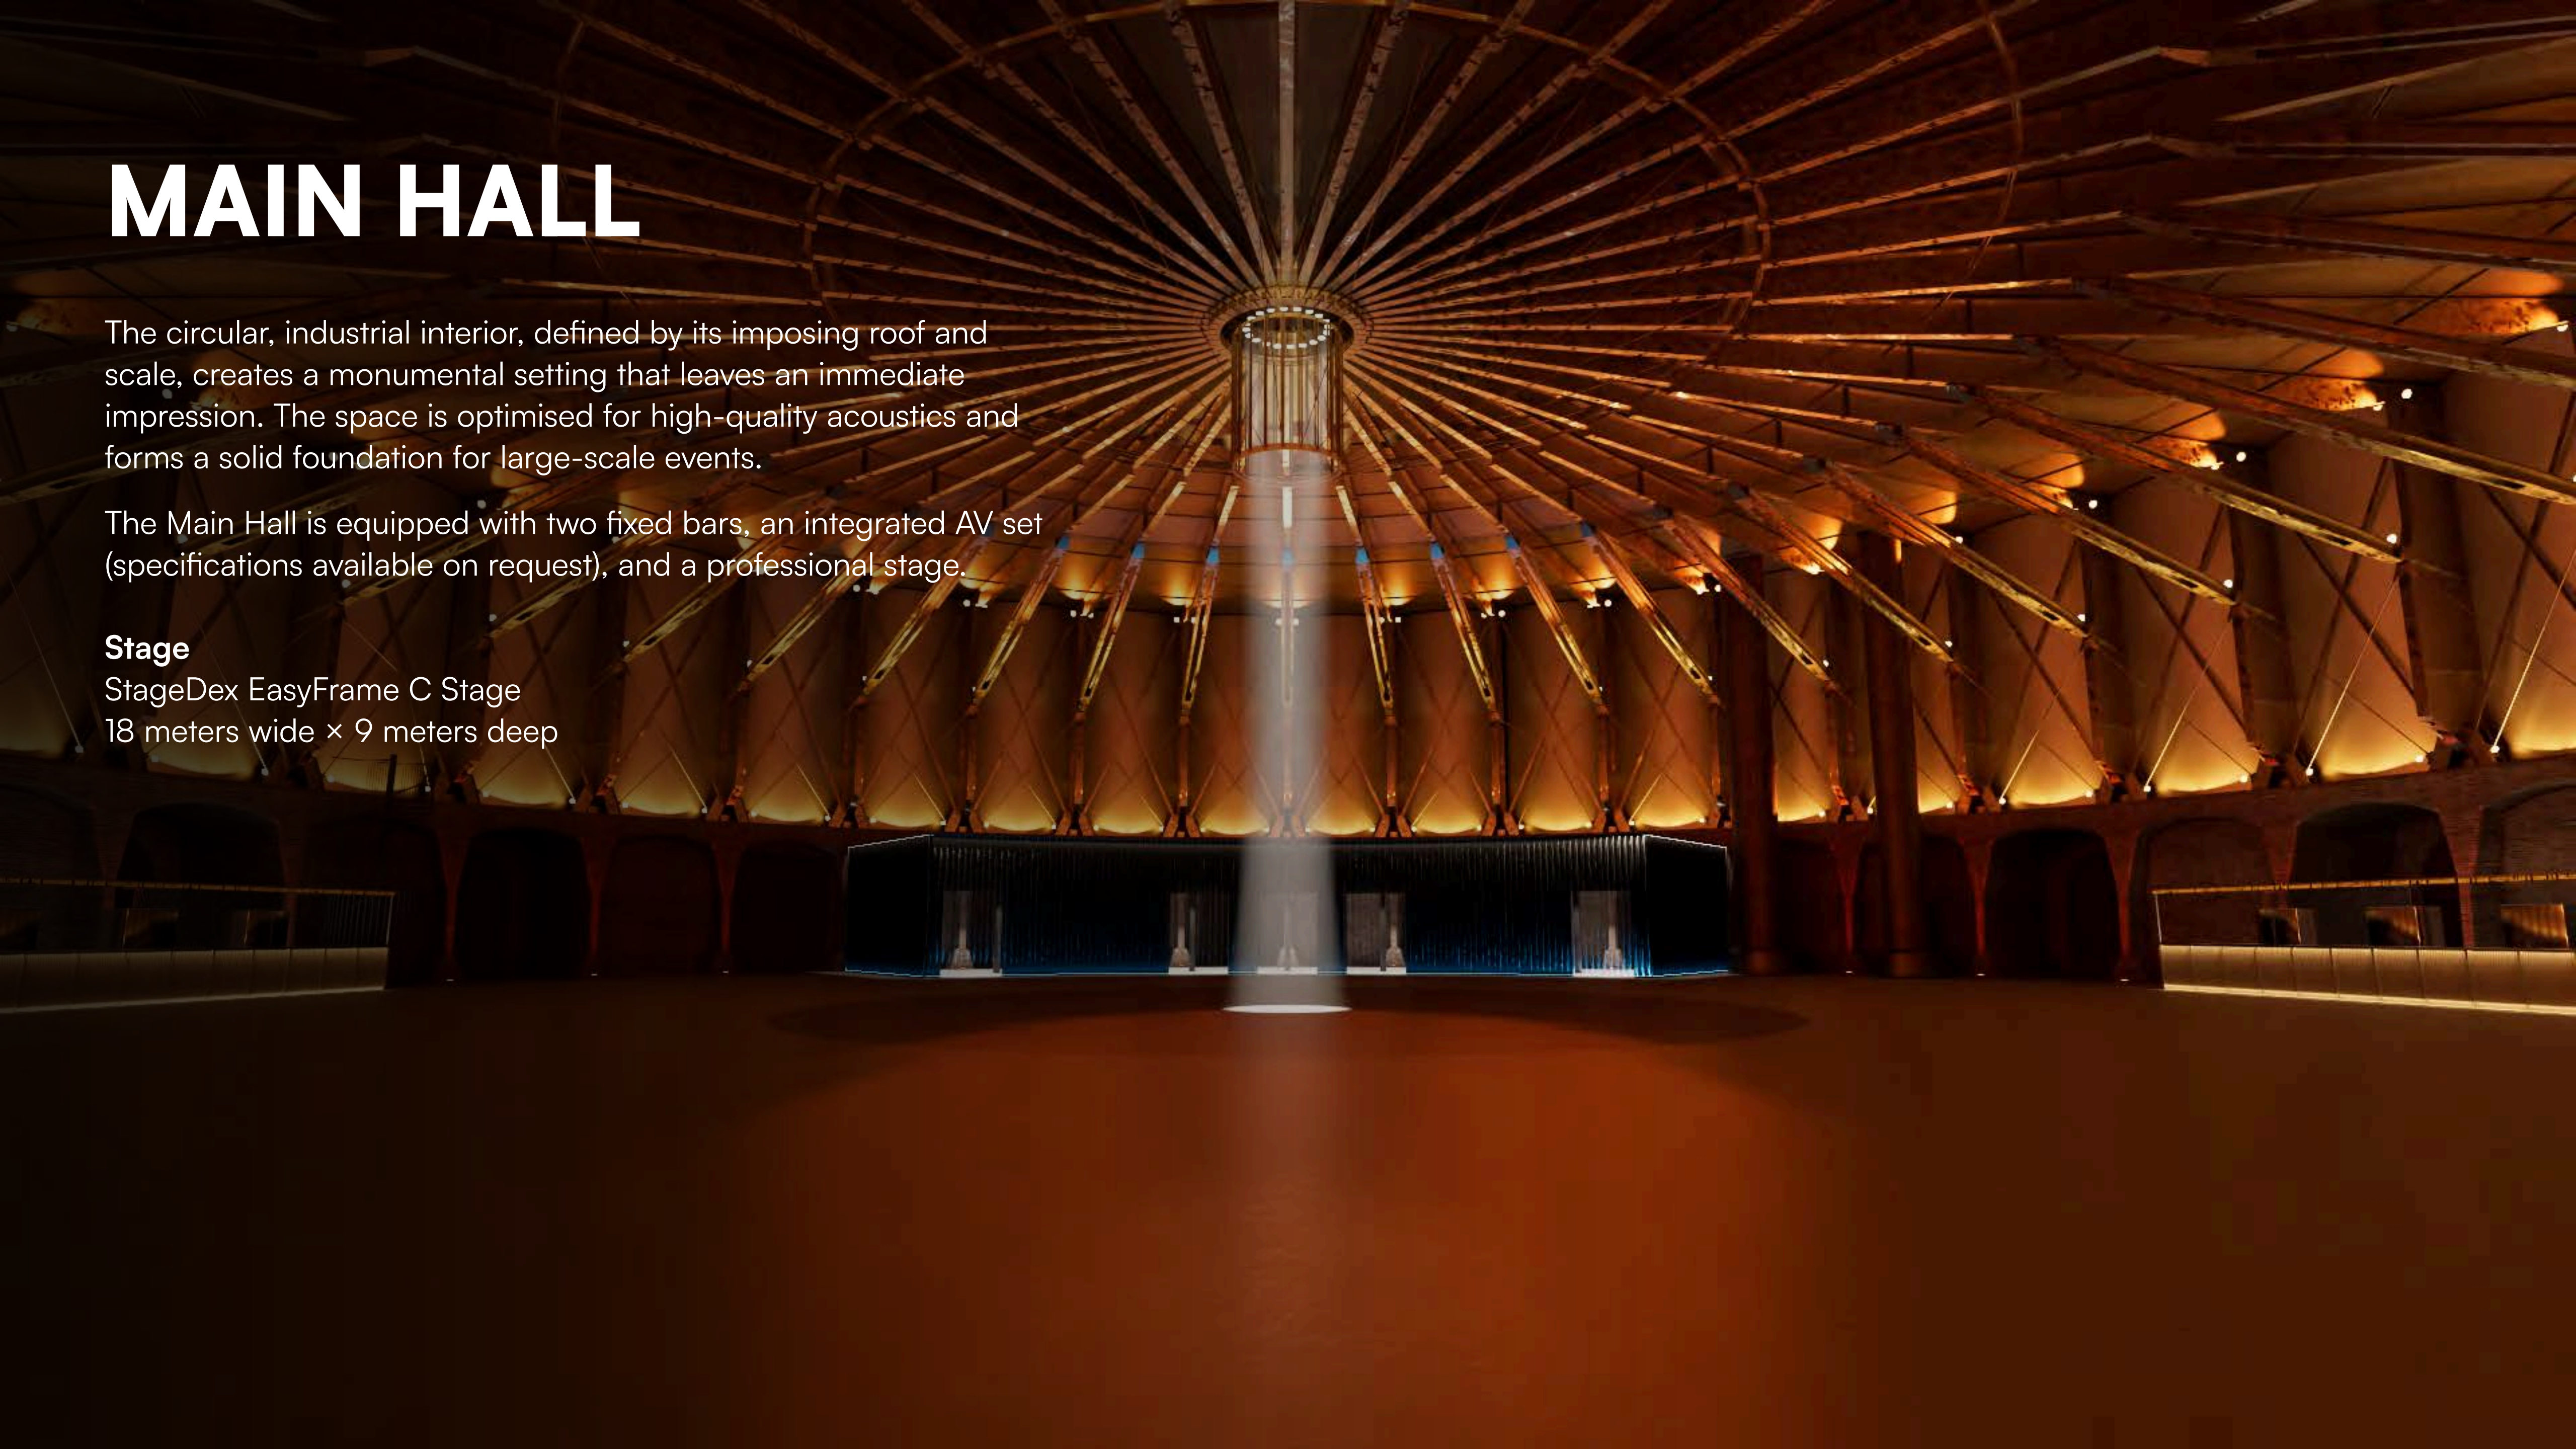

# MAIN HALL

The circular, industrial interior, defined by its imposing roof and scale, creates a monumental setting that leaves an immediate impression. The space is optimised for high-quality acoustics and forms a solid foundation for large-scale events.

The Main Hall is equipped with two fixed bars, an integrated AV set (specifications available on request), and a professional stage.

# LOWER LEVEL

The new Lower Level acts as a seamless extension of the monumental hall, designed with flexibility in mind. Its modular layout allows the space to be adapted to the specific needs of each event.