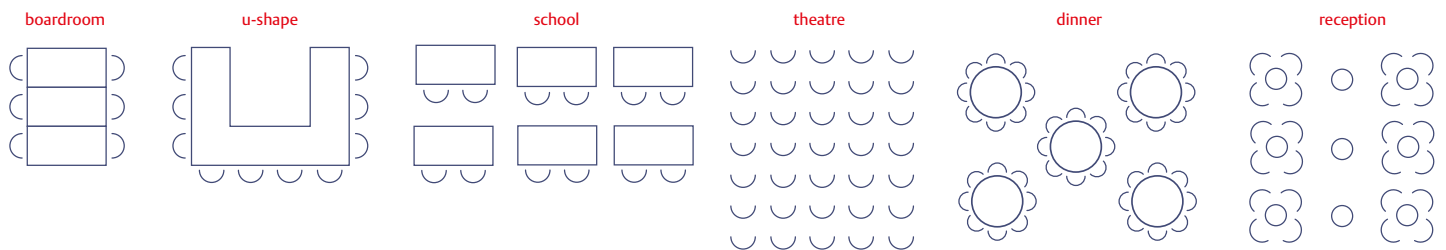

Hall matrix

	length	width	height	m ²	boardroom	u-shape	school	theatre	dinner	reception	airco	daylight
Oosterhuiszaal*	20	18	11,6	360	30	50	90	450	450	450	v	v
Vrijburgzaal	10,5	5,7	3,5	60	22	25	20	50	44	50	v	v
Zwanenzaal	10,5	5,7	3,3	60	22	25	20	50	44	50	v	v
Groenzaal	11,5	4	3,4	45	12	12	12	20	20	30		v
Banningzaal	8	5	3,2	40	12	12	12	22	18	20	v	v
Amsterdamzaal	10	4	2,7	40	12	12	12	15	20	28	v	v
Foyer	18,5	6	3,2	111	-	-	-	-	-	200	v	v
Café	5,5	11	3,2	60	-	-	-	-	-	75	v	v
Architectenzaal**	13,5	5,8	3,5	80	50	50	80	80	60	100	v	v

* AV technician included

** The Architectenzaal is located on the Keizersgracht 126. Only available in combination with one of the other halls.*

Bereikbaarheid

Travelling by car

There are plenty of car parking options adjacent to the *Rode Hoed* at a competitive rate.